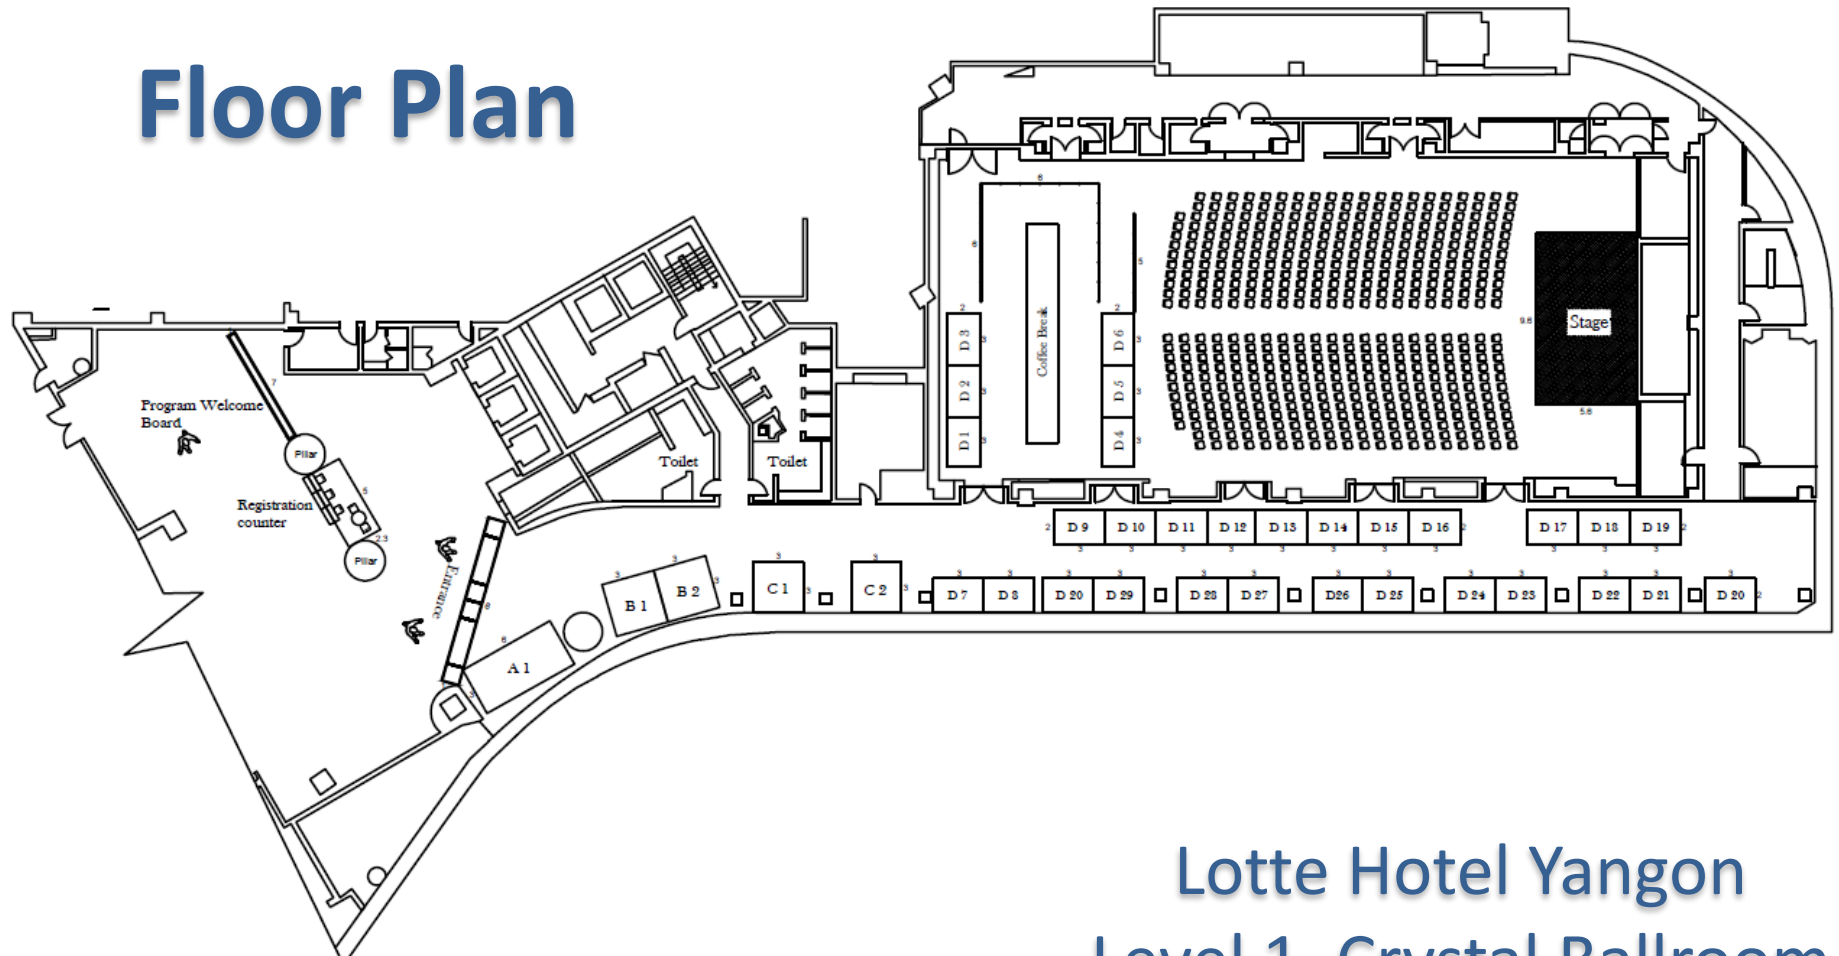

# Floor Plan

**Lotte Hotel Yangon  
Level 1, Crystal Ballroom**